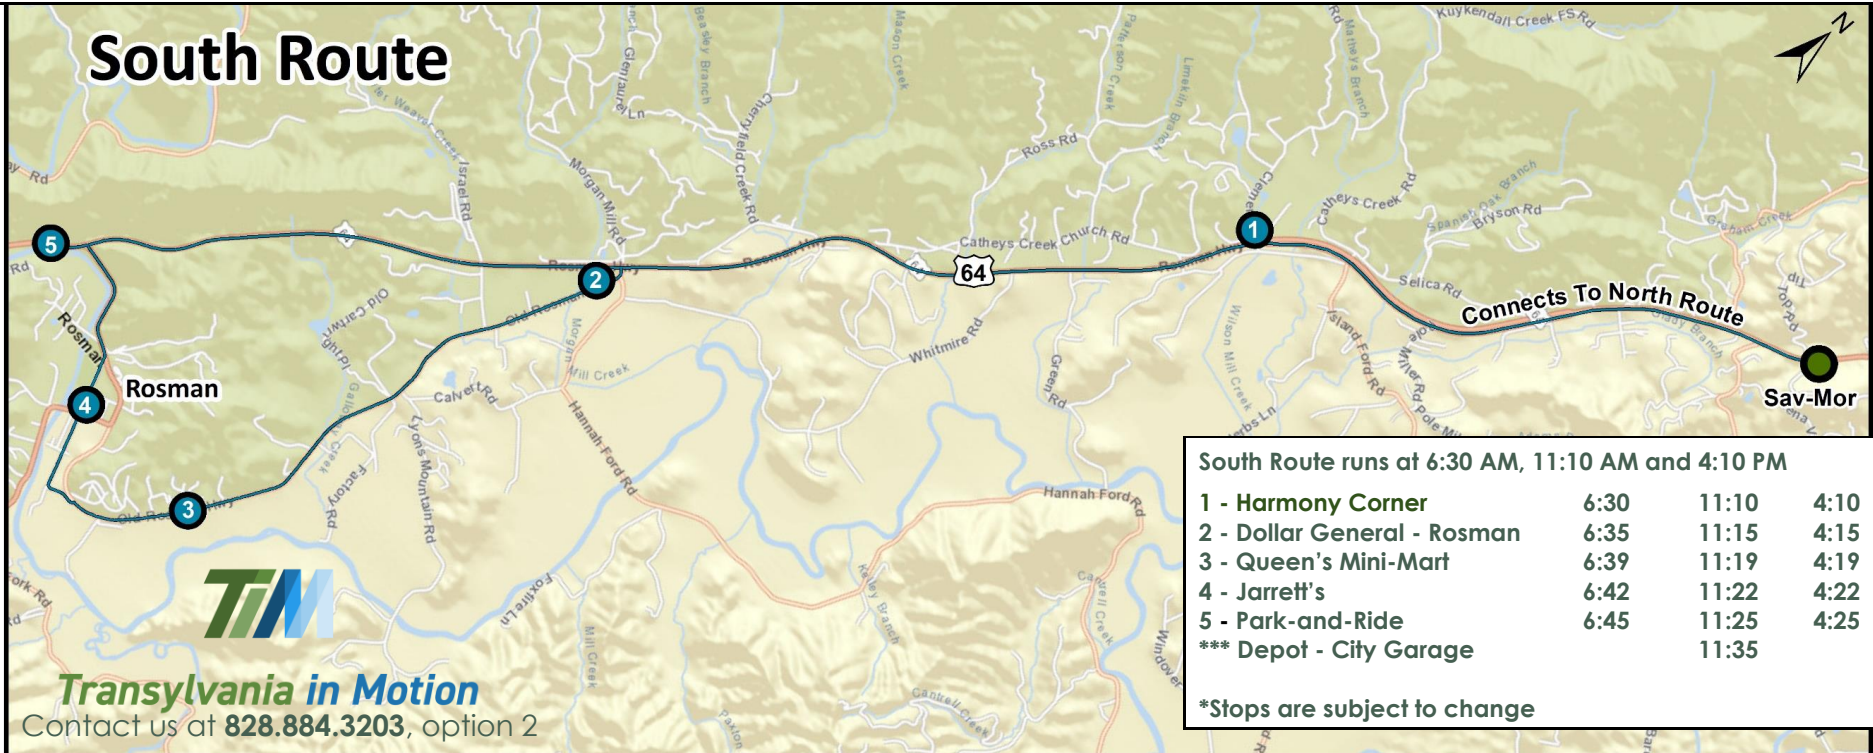

North Route begins at 7:00 AM and runs on the hour except at 11:10 AM and 4:10 PM

1 - Sav-Mor	:00	6 - BRCC	:12	11 - Sycamore Cycles	:25	16 - Broad River Terrace Apt	:37	21 - WCCA	:52
2 - County Gov Campus	:04	7 - Cedar Hill Apt	:15	12 - Forest Gate Shopping Ctr	:28	17 - Walgreen's	:39	22 - Pine Crest/Hillview Apt	:54
3 - Johnson St/ E Main St	:05	8 - Transylvania Reg Hospital	:17	13 - Lowe's	:30	18 - The Cottages	:43	23 - Sharing House	:57
4 - N Broad St/ E French Broad St	:06	9 - Fitness Factory	:20	14 - Sports Complex	:32	19 - Food Lion	:47		
5 - Ingles	:08	10 - Dollar General - PF	:24	15 - TVS	:35	20 - W Main St/ England St	:50	*Stops are subject to change	

South Route runs at 6:30 AM, 11:10 AM and 4:10 PM

1 - Harmony Corner	6:30	11:10	4:10
2 - Dollar General - Rosman	6:35	11:15	4:15
3 - Queen's Mini-Mart	6:39	11:19	4:19
4 - Jarrett's	6:42	11:22	4:22
5 - Park-and-Ride	6:45	11:25	4:25
*** Depot - City Garage		11:35	

*Stops are subject to change

Transylvania in Motion
Contact us at 828.884.3203, option 2